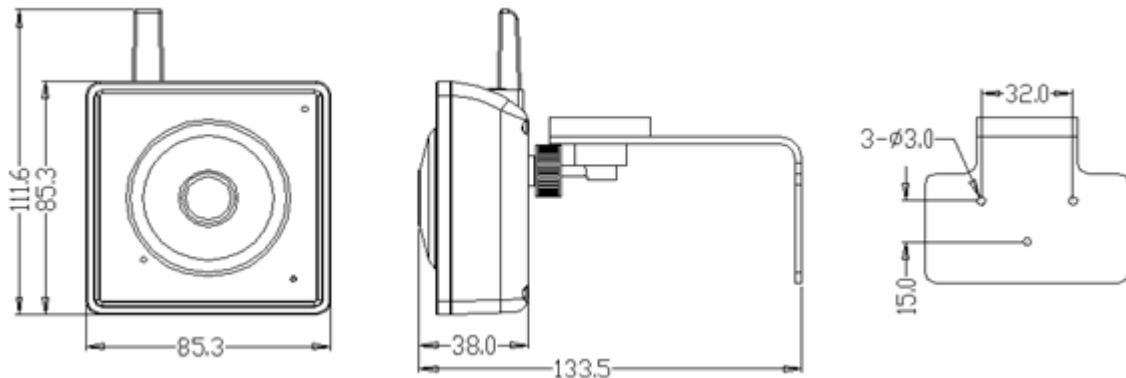

Structure

MINI Indoor Camera

Model		CF218MINI	CF217MINI
Specification			
	Image sensor	1/4 CMOS	
	Lens	4MM	
	Infrared LED	30 LEDS	NO
	Night vision Distance	Up to 15m	NO
	CMOS Filter	IR-CUT	
	AWS/AGC/AES	Auto	
Camera	Pixels	310000	
	Minimum illumination	0.01Lux	
	General Digital I/O	one D/I and one D/O for external sensor and alarm	
	Viewing angle	Horizontal60° Vertical45.0°	
	SD card storage	Up to 8 GB	
		Video compression	Multi-stream MPEG-4 and MJPEG
Video	Stream type	HTTP;RTSP;RTP;RTCP;3GPP;MP4	
	Max. frame rate	up to 30 fps	
	Resolutions	640×480 320×240 160×120	
		Audio compression	ADPCM
Audio	Audio compression	32K/s,16bit/s	
	Audio	Built-in microphone	
		Network interface	Internet (10BASE-T/100BASE-TX)
Network	WI-FI	IEEE802.11b/g	
	Supported protocols	TCP/UDP/IP/ARP/ICMP/DHCP/DNS/HTTP/FTP /SMTP/NTP/PPPoE/UPnP/DDNS/RTSP/RTP/RTCP	
	Alarm	Motion detection	Three configurable zones for schedule motion detection