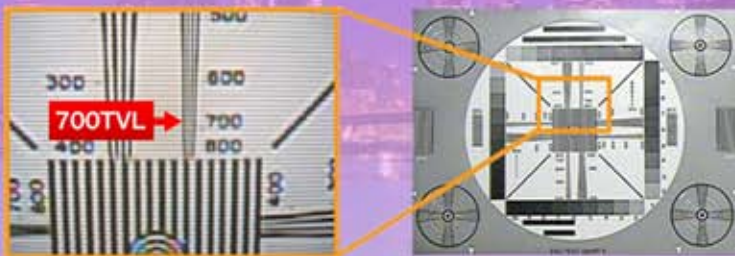

Yours Group Private Limited

1 Rochor Canal Road #05-69 Sim Lim Square Singapore 188504

IN **ConFiance**
CCTV

What is Effio?

"Effio" means "Enhanced Features and Fine Image Processor", and it is a Sony signal processor which realizes high resolution, high S/N ratio and high color reproduction for security camera.

What Effio can promise?

High Resolution

Higher horizontal resolution of over 650TVL by 960H CCD image sensor

Noise Reduction

Noise reduction is a function that reduces the image noise in order to improve the image quality of the camera. In particular, it reduces the noise which is generated under low-brightness shooting conditions and other high-gain states.